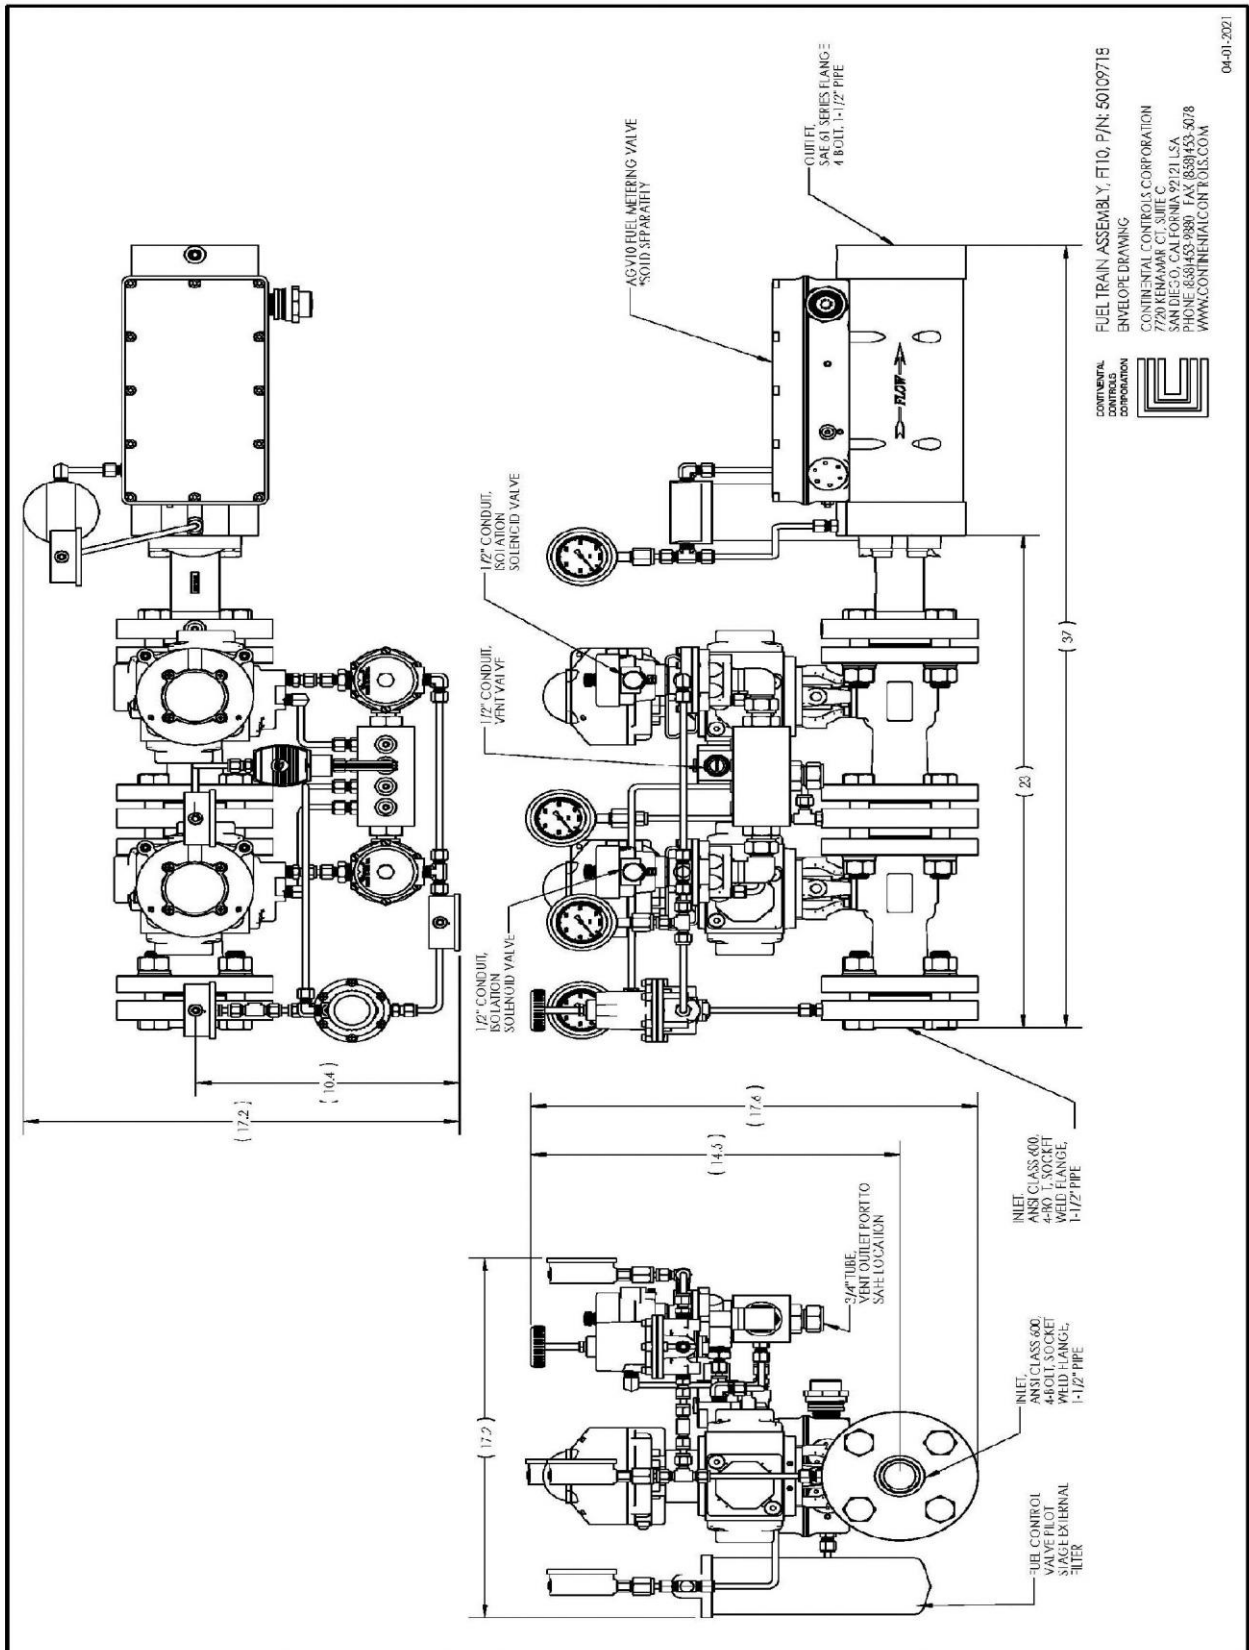

7.1 Fuel Train FT10

 CONTINENTAL CORPORATION
 FUEL TRAIN ASSEMBLY, FT10, P/N: 50109718
 ENVELOPE DRAWING
 CONTINENTAL CONTROLS CORPORATION
 17000 CALIFORNIA STREET
 SAN DIEGO, CALIFORNIA 92121 USA
 PHONE 619 443 8880 FAX 619 443 4078
 WWW.CONTINENTALCONTROLS.COM

04-01-2021

7.2 Fuel Train FT50